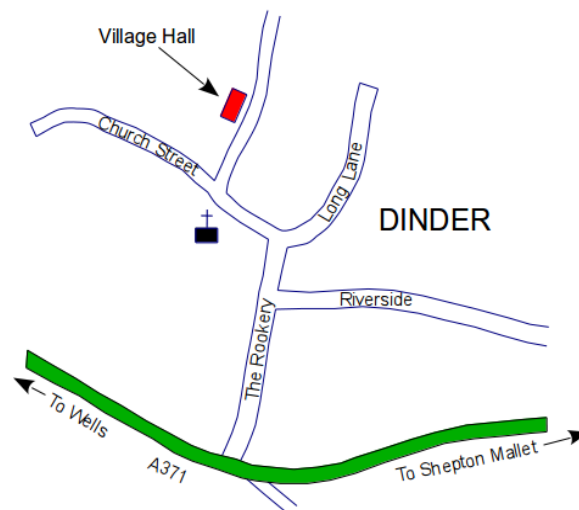

Affiliated to EFDSS

A more detailed programme is available at
setandturnsingle.org.uk

or
www.wellsfdc.co.uk

Dinder is two miles east of Wells, just off
the A371 Wells to Shepton Mallet road.

For information and any other queries,
please contact Peter or Ama Bolton on
01749 672911
or e-mail
info@wellsfdc.co.uk